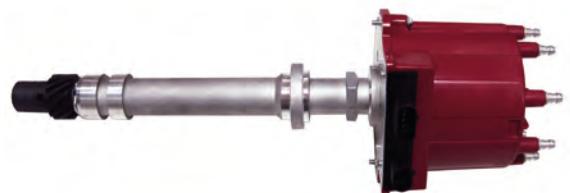

REF	OEM			
REC805222A1	805222A1	V8 (EFI - TBI - MPI) 262-454 Et 452		REC15-804