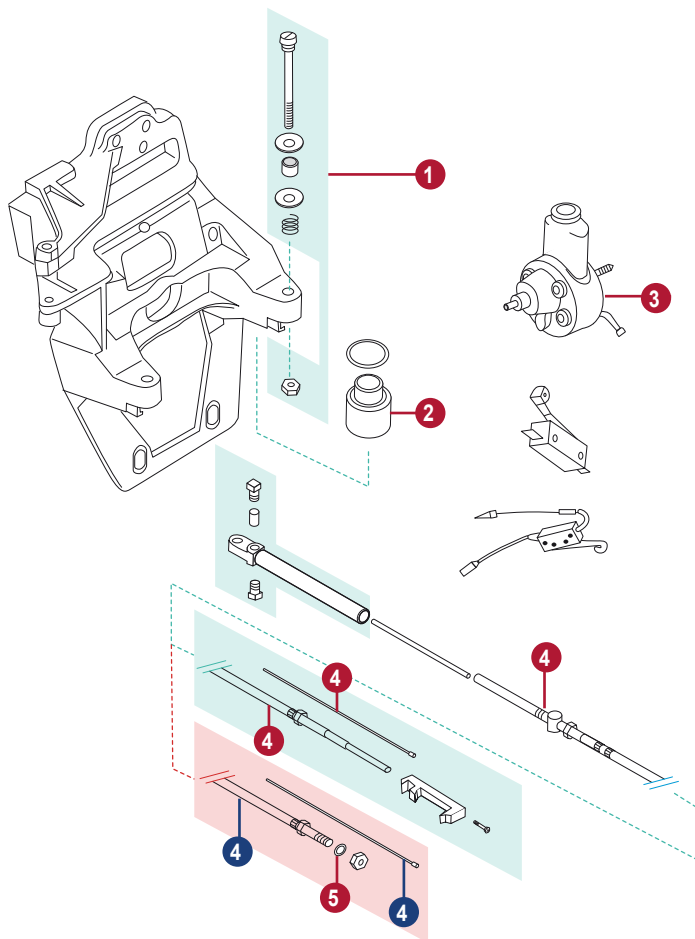

REF	OEM		
1	REC10-97934A1	10-97934A1	KIT MONTAJE SILENTBLOCK CAMPAÑA	MOTOR MOUNT BOLT KIT
2	REC865329A02	865329A02	SILENTBLOCK MOTOR	MOTOR MOUNT SILENTBLOCK
3	REC16792A39	16792A39	BOMBA DIRECCIÓN	PUMP ASS. POWER STEERING
4	REC865437A02	865437A02	CABLE CAMBIO (Bravo)	(Bravo) SHIFT CABLE
5	REC12-815472	12-815472	ARANDELA (Bravo)	WASHER (Bravo)
6	REC87-814281A5	87-814281A5	MICRORRUPTOR 3.0L, LX, 4.3L, LXL, 5.0L & 5.7, LX (1996+)	SHIFT PLATE KIT 3.0L, LX, 4.3L, LXL, 5.0L & 5.7, LX (1996+)
7	REC87-808009A2	87-808009A2 87-8M0052935 8M0052939	MICRORRUPTOR 4.3MPI, 5.0LMPI, 350MAG MPI, MX, 6.2L MPI	SHIFT PLATE KIT 4.3MPI, 5.0LMPI, 350MAG MPI, MX, 6.2L MPI
8	REC8M0052939	889514A01 814281A7	INTERRUPTOR DIGITAL CAMBIO GASOLINA Y GASOIL	SWITCH DIGITAL THROTTLE FUEL & DIESEL
9	REC73873A1	73873A1	POLEA "V" BOMBA SERVO	P/S PUMP PULLEY
10	REC861578	861578	POLEA SERPENTÍN	P/S PUMP PULLEY