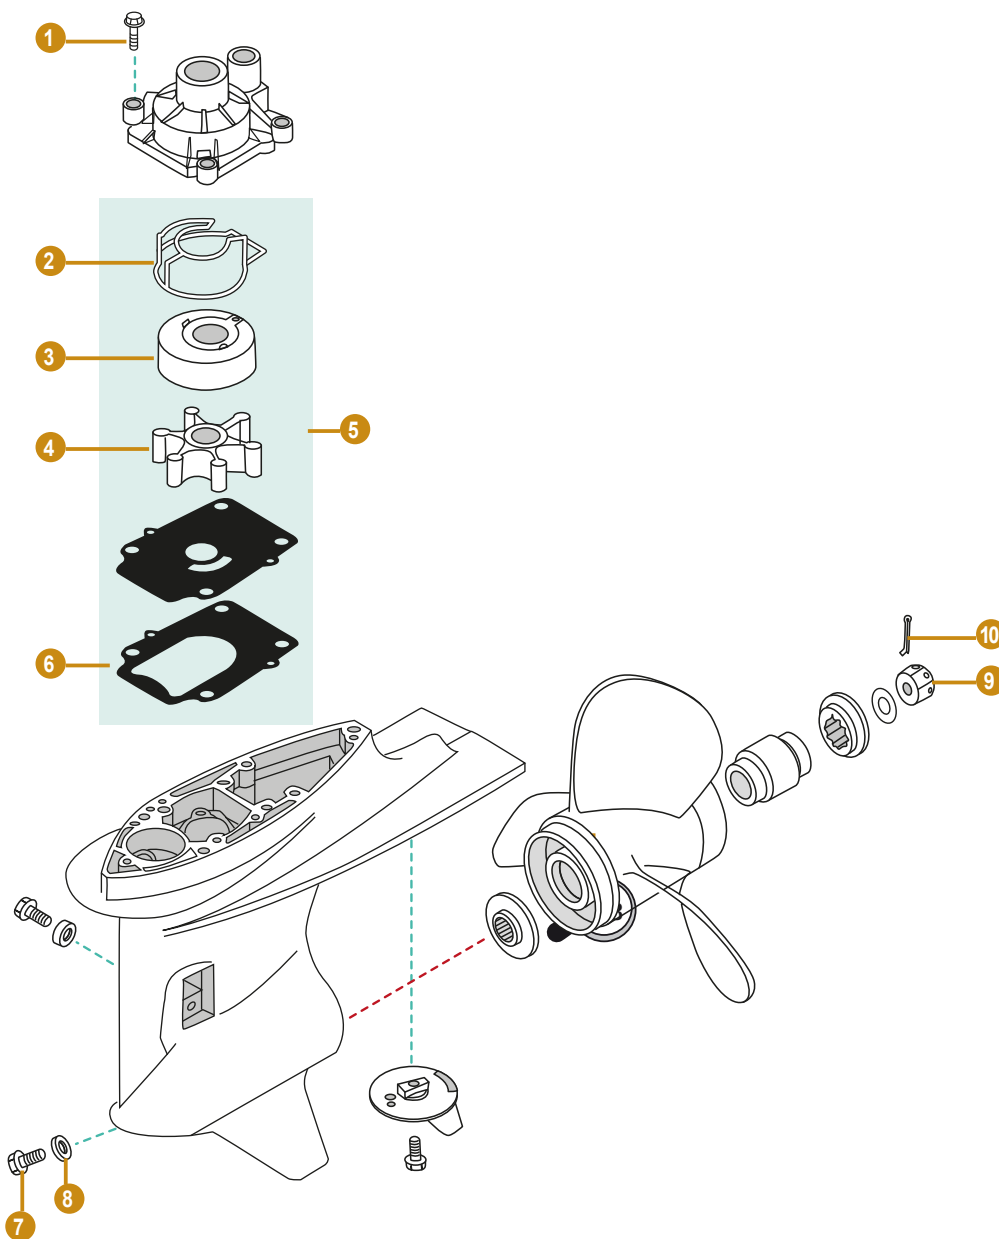

4T
STROKES

DF70A, DF80A, DF90A, DF100B