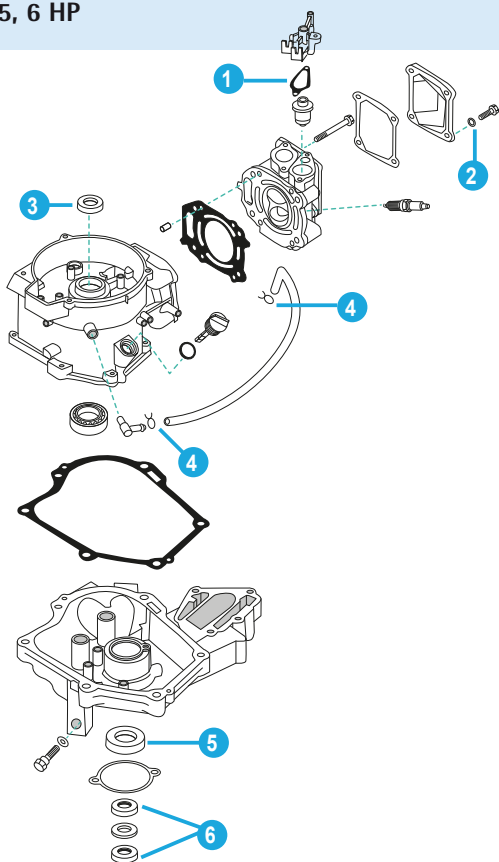

4T 4, 5, 6 HP
STROKES

	REF	OEM		UN.	
1	PAF8-05010005	27-853702	JUNTA	GASKET	1
2	PAGB/T848-6	12-953921	ARANDELA	WASHER	4
3	REC26-803514	26-803514	RETÉN	OIL SEAL	1
4	PAF4-04000030	54-952245	CLIP	CLIP	2
5	REC26-8537077	26-8537077	RETÉN	OIL SEAL	1
6	REC26-16703	26-16703	RETÉN	OIL SEAL	2