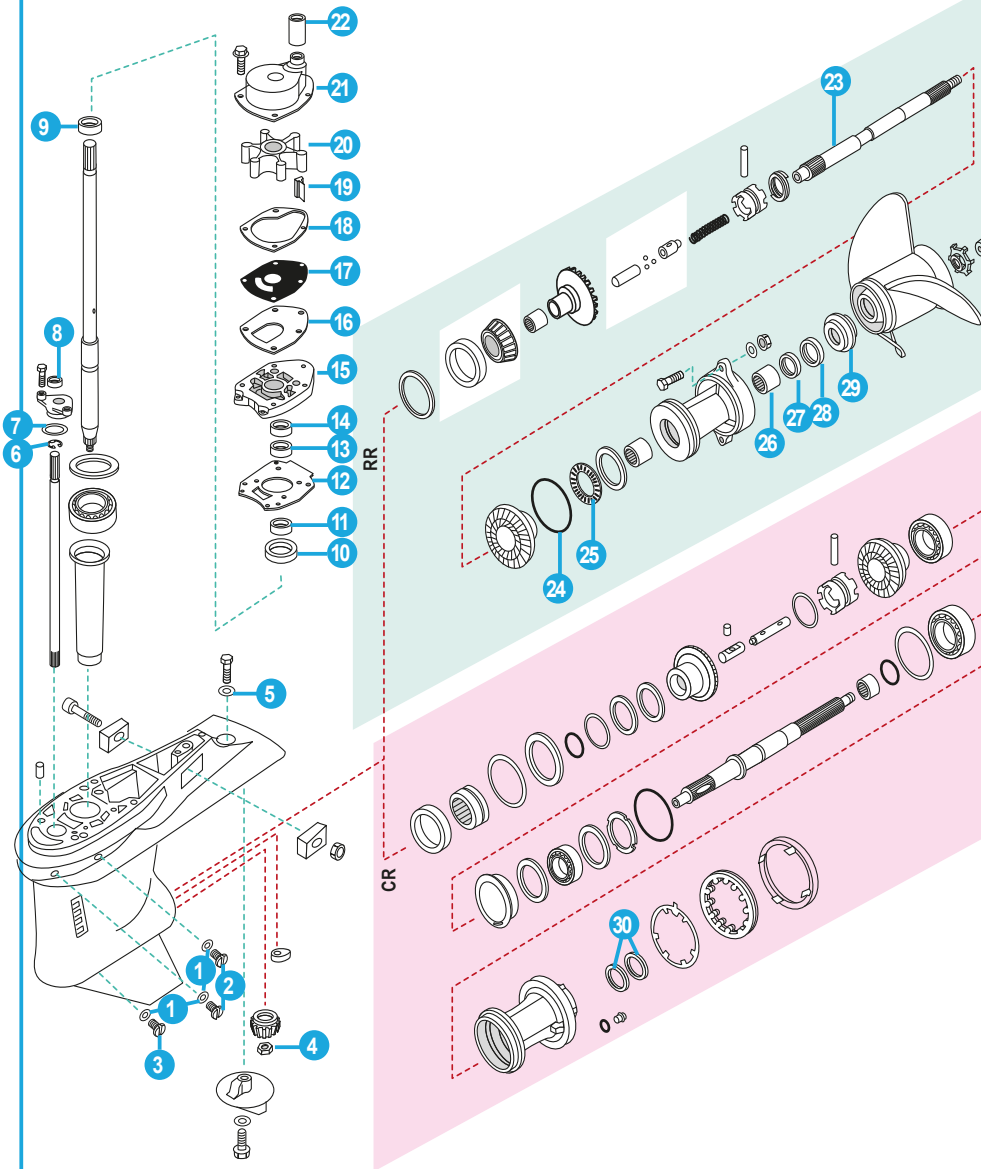

**4T** 30, 150 HP (1987+)  
STROKES Ø TORPEDO BOG FOOT 107.95 mm = 4.25"

**2T** 30 - 125 HP  
STROKES (3 & 4 CYL IN LINE)

REF	OEM
REC8M0088080	8M0088080

REF	OEM
REC8M0088081	8M0088081

REF	OEM
REC26-43035A4	26-43035A4