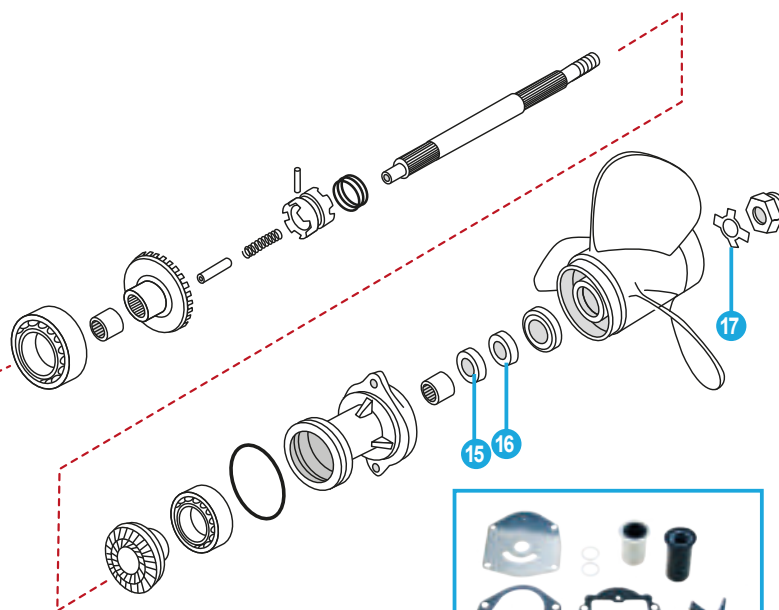

REF	OEM		
1	REC8235471	823547-1	TUBO AGUA 2^{1/4}"	WATER TUBE
	REC43023	43023	TUBO AGUA 1^{3/4}"	WATER TUBE
2	REC12-86645	12-86645-1	ARANDELA	WASHER
3	REC47-8508910	47-85089-3	IMPULSOR	IMPELLER
4	REC28-8M0032838	28-8M0032838	CHAVETA	KEY
5	REC27-822189	27-822189	JUNTA	GASKET
6	REC8213542	821354-2	TAPA BOMBA	OUTER PLATE
7	REC27-822217	27-822217	JUNTA	GASKET
8	REC26-821309	26-821309	RETÉN ACEITE	OIL SEAL
9	REC26-821310	26-821310	RETÉN ACEITE	OIL SEAL
10	REC46-821307A2	46-821307A2	BASE BOMBA	PUMP BASE
11	REC822158	822158	PROTECTOR GOMA	BOOT
12	REC12-191833	12-19183-3	JUNTA	GASKET
13	REC22-67892A05	22-67892A1	TORNILLO DRENAJE	DRAINING SCREW
14	REC10-79953Q04	10-79953Q2	TAPÓN	SCREW SET
15	REC26-69188	26-69188	RETÉN ACEITE	OIL SEAL
16	REC26-69189	26-69189	RETÉN ACEITE	OIL SEAL
17	REC14-76281Q	14-76281	ARANDELA	TAB WASHER