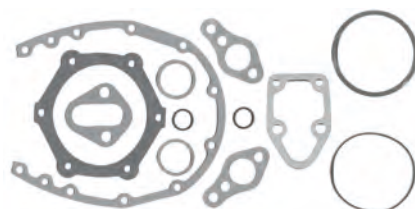

COLECTOR ADMISIÓN-ESCAPE	MANIFOLD INTAKE & EXHAUST
	REC17341	KIT JUNTA ADMISIÓN Gene IV, V y VI sólo H.O. con admisión rectangular. Gene IV, excl. H.O. con admisión rectangular.	INTAKE GASKET SET Gene IV, V & VI, H.O. only w/rectangular intake ports Gene IV excl. H.O. w/rect. intake ports
	REC17340	KIT JUNTA ADMISIÓN Gene IV, excl. H.O. con admisión oval. Gene V y VI exc. EFI y H.O. con admisión ovalada.	INTAKE GASKET SET Gene IV excl. H.O. w/oval intake ports Gene V & VI, excl. EFI & H.O. w/oval intake ports
		RETÉN TRASERO CIGÜEÑAL	CRANKSHAFT REAR SEAL
	REC26-14756	Gene IV Retén Contrarrotación dos piezas	Gene IV Reverse rotation oil seal Two- pieces
		TAPA VÁLVULAS	VALVE COVER
	REC17935	KIT JUNTAS Gene IV	GASKET SET Gene IV
	REC17937	KIT JUNTAS Gene V & VI	GASEKT SET Gene V & VI

JUNTAS DISTRIBUCIÓN

TIMING GASKETS

JUNTAS DISTRIBUCIÓN

TIMING GASKETS

REF	OEM	
REC27-34895A2	24-34895A2	GM 305 & 350 CID, 200, 225, 228, 230, 250, 255, 260, 270, 280 HP 898 (198 HP), 5.7 (SKY) (-1997)