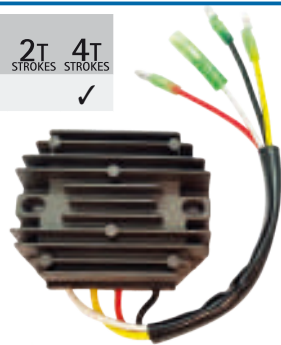

REF	OEM		2T STROKES	4T STROKES
REC32800-94620	5034255	4, 5, 6 HP		✓