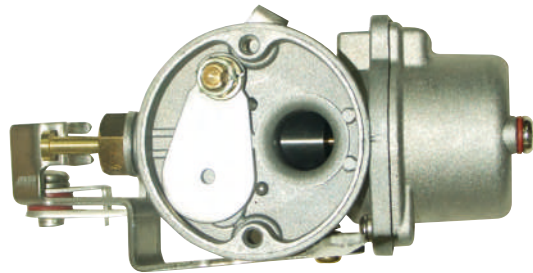

FULL CARBURETOR

REF	OEM		2T STROKES	4T STROKES
REC3303-8231752			2.5 (017000+) 3 (0A855097 - 0G710612) 3.3 0D901217+	✓