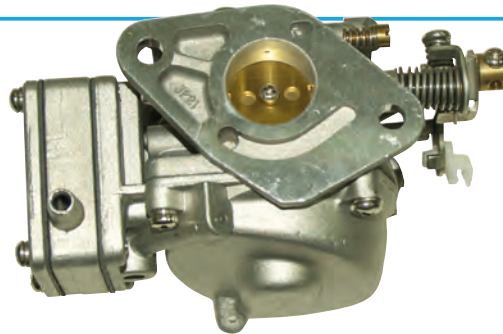

REF	OEM		2T STROKES	4T STROKES
REC3303-812648T			4, 5 (0P017000+)	✓
			4, 5 (9589154 - 0P016999)	
			4, 5 (1 cyl Japan) (9542671+)