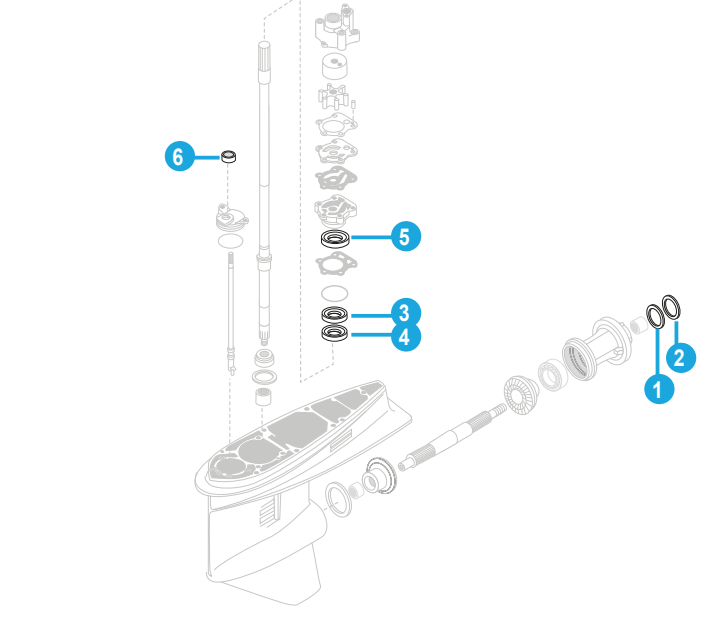

REF	OEM	2T STROKES	4T STROKES
REC8M0088080	8M0088080	65 - 115 HP	✓

REF	OEM	2T STROKES	4T STROKES
REC8M0088081	8M0088081	65 - 115 HP CR	✓

REF	OEM	2T STROKES	4T STROKES
REC8M0057716	8M0057716	135, 150	✓

REF	OEM	2T STROKES	4T STROKES
REC26-8M0142979	26-8M0142979	V6 (3.4 L) V8 (4.6L) New Models	✓

REF	OEM	2T STROKES	4T STROKES
REC8M0065064	8M0065064	VERADO 6 cyl (5.44 torpedo)	✓

GUIA KITS RETENES

	USA	REF
6	0A197112 +	REC26-41365A3
7.5 (7.5, 75)	4851693	REC26-41365A3
8	0A197112 +	REC26-41365A3
8 Bodense 4 T/ Strokes	0H00058 - 0H017349 0G760300 +	REC26-41365A3
9.9	0A197112 +	REC26-41365A3
9.9 4 T/ Strokes	0H00058 - 0H017349 0G760300 +	REC26-41365A3
10 (XR10/SEA PRO 10)	0D038000 +	REC26-41365A3
10 Magnum / Marathon	0D038000 +	REC26-41365A3

GEARCASE SEAL KITS APPLICATION

	USA	REF
15 (15, 15 Sea Pro / Marathon)	0B292414 +	REC26-41365A3
50 (Big Foot) 4 T/ Strokes	0G231123 +	REC26-43035A4
60 (3 cyl.) (Big Foot)	0D000750 +	REC26-43035A4
70 (3 cyl.)	0A996142 +	REC26-43035A4
75 (3 cyl.)	0C222000 +	REC26-43035A4
80 (3 cyl.)	0A996142 +	REC26-43035A4
90 (3 cyl.)	0A996142 +	REC26-43035A4
100 (4 cyl.)	0B209468 +	REC26-43035A4
115 (4 cyl.)	0C100000 +	REC26-43035A4
125 (4 cyl.)	0D283222 +	REC26-43035A4