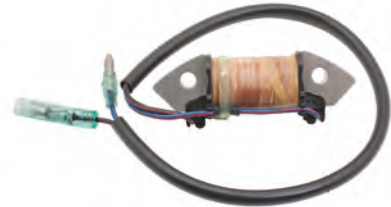

REF	OEM		2T STROKES	4T STROKES
REC803844T01	339-803844T01		8, 9.9 HP (209 cc)	✓