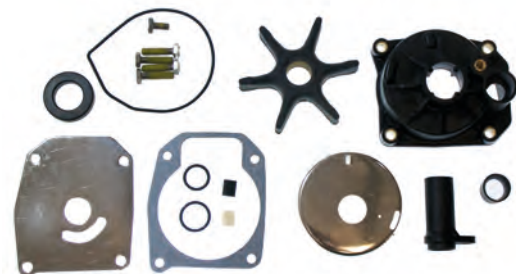

REF	OEM		2T STROKES	4T STROKES
REC432955	432955	65, 70 Et 75 HP 3 Cyl. (1986-01)		✓

Loopcharged con cola larga. Bomba de agua grande con chaveta de impulsor de plástico.
Loopcharged large gearcase. Large water pump with plastic wedge key impeller.