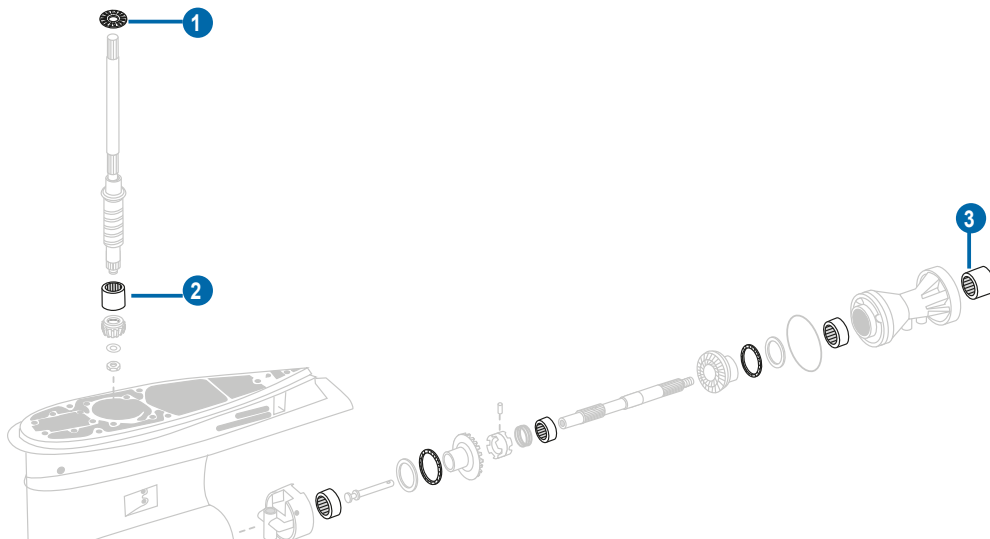

GUÍA COJINETES COLA

LOWER HOUSING BEARING GUIDE

	1	2	3
2 CYL. LOOPCHARGED (1975-85) 40 - 60 HP			
40	1984-85		
50	1975-85		
55	1976-85	REC31-32575T1	
60	1980-85		
2 CYL. LOOPCHARGED (1986-05) 40 - 60 HP			
40 Pequeño antiguo | Small Old	1986-88	REC31-32575T1	
50 Pequeño antiguo | Small Old	1986-88	REC31-32575T1	
55 Pequeño antiguo | Small Old	1986-88	REC31-32575T1	
60 Pequeño antiguo | Small Old	1986-88	REC31-32575T1	
3 CYL. LOOPCHARGED (1973-01) 65 - 75 HP			
70 Pequeño | Small	1974-01	REC31-32575T1	
75 Pequeño | Small	1979-85	REC31-32575T1	
V4 (1984+)			
80 "O"	1991-99	REC387817	
90 "O"	1984-90	REC387817	REC387247
90 "O"	1991-03	REC387817	
100 "O"	1984-90	REC387817	REC387247
100 "O"	1991-05	REC387817	
115 "O" Type	1984-90	REC387817	REC387247
115 "O" Type	1991	REC387817	
120 "O" Type	1985-90	REC387817	REC387247
120 "O" Type	1991-94	REC387817	
125 "O" Type	1989-90	REC387817	REC387247
125 "O" Type	1991-98	REC387817	
130 "O" Type	1995-00	REC387817	
135 "O" Type	2001	REC387817	
135 "M"	2002	REC387817	
140 "O"	1985-90	REC387817	REC387247
140 "O"	1991-94	REC387817	
V6 (1979-90)			
150	1979-90	REC387817	REC387247
V6 (1991+)			
150 "O"	1991	REC387817	

EJE TRANSMISIÓN INFERIOR. COJINETES

LOWER DRIVE SHAFT BEARING

REF	OEM	
REC09263-22L03	5031256	J/BJ 40, 50 HP
REC09263-20046	5031883	J/BJ 25, 30 HP

REF	OEM	
REC09263-15019	5033002	J10, 15 HP