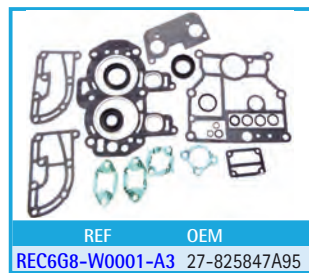

4T 8 BONDESEE (INT) • 9.9 (232 CC) (0H000058+, 0H017100-0H017265)
STROKES

	REF	OEM		UN.	
1	PAF15-07000001	17-825689	PIN	PIN	2
2	REC6AH-12411-00	825212T02	TERMOSTATO	THERMOSTAT	1
3	PAF15-07010006	88305914	PIPA DE AGUA	PIPE, WATER	1
4	REC6G8-12414-A0	27-825701	JUNTA TAPA TERMOSTATO	GASKET, THERMOSTAT COVER	1
5	REC6G8-11181-A1	27-8254821	JUNTA CULATA	GASKET, CYLINDER HEAD	1
6	PAF15-04000005	22-83326M	NIPLE	HOSE NIPLE	2
7	PAF15-07050004	859578A1	TAPÓN ACEITE	PLUG, OIL	1
8	PAJASOF40431-025	25-8M0052669	TÓRICA	O-RING	1
9	REC6G8-11351-A0	27-825847	JUNTA BASE MOTOR	GASKET ENGINE	1