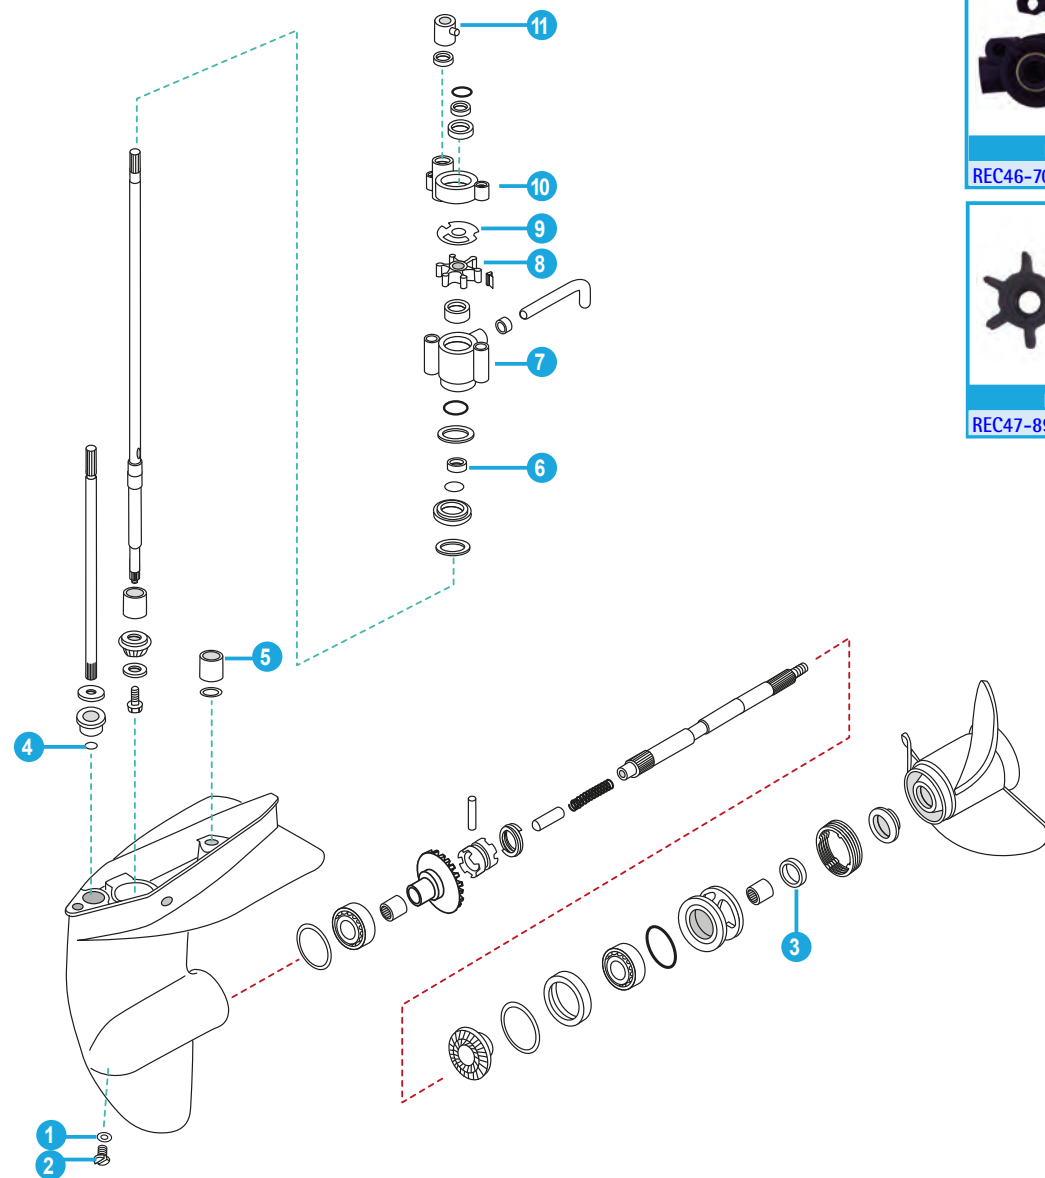

2T 3.9, 4, 4.5, 7.5, 9.8 HP (1975-86)
STROKES

	REF	OEM		
1	REC12-191833	12-20260	JUNTA	GASKET
2	REC10-79953Q04	10-79953Q2	JUEGO TORNILLO	SCREW SET
3	REC26-66022	26-66022	RETÉN ACEITE	OIL SEAL
4	REC303347	25-26802	ARO TÓRICO	O-RING
5	REC26-33613	26-33613	RETÉN	SEAL
6	REC327031	26-30900	RETÉN ACEITE BASE BOMBA	REC46-70941T01 OIL SEAL (FOR REC46-70941T01 PUMP BASE)
7	REC46-70941T01	46-70941A1	BASE BOMBA USAR CON IMPULSOR	REC47-89981 PUMP BASE (USE WITH REC47-89981 IMPELLER)
8	REC47-89980	47-89980	IMPULSOR (0.438 I.D.)	IMPELLER (0.438 I.D.)
	REC47-89981	47-89981	IMPULSOR (0.456 I.D.)	IMPELLER (0.456 I.D.)
9	REC46895	46895	TAPA BOMBA	WEAR PLATE
10	REC93224A1	93224A1	CUERPO BOMBA	PUMP HOUSING
11	REC26-36558	26-36558	GRUESO	GROMMET