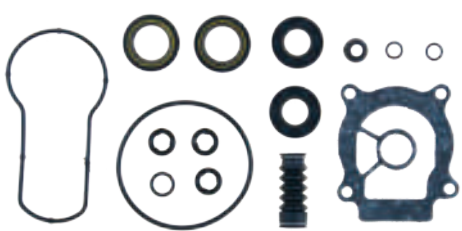

CHAVETA

KEY

REF	OEM	2T STROKES	4T STROKES	Icon	Material
REC334897	334897	✓			Plástico Plastic

REF	OEM	Icon	2T STROKES	4T STROKES	Material
REC308928	308928		✓		INOX
REC09420-03005	5033113	J10 / J15 (2002-07)		✓	INOX

REF	OEM	Icon	2T STROKES	4T STROKES	HP
REC09420-04006	5031281			✓	25, 30, 40, 50 HP

REF	OEM	2T STROKES	4T STROKES	Material
REC300611	300611	✓		INOX

REF	OEM	Icon	2T STROKES	4T STROKES	HP
REC09420-03002	5030137			✓	4, 5, 6 HP

REF	OEM	Icon	2T STROKES	4T STROKES	HP
REC17462-93990	5033113			✓	10, 15 HP

REF	OEM	Icon	2T STROKES	4T STROKES	HP
REC09420-05009	5034842 5033632 5084842			✓	90, 115, 140 HP 200, 225 HP

KITS DE RETENES

SEAL KIT

KITS DE RETENES

SEAL KIT

REF	OEM	Icon	2T STROKES	4T STROKES
REC25700-88L00	5031456			✓