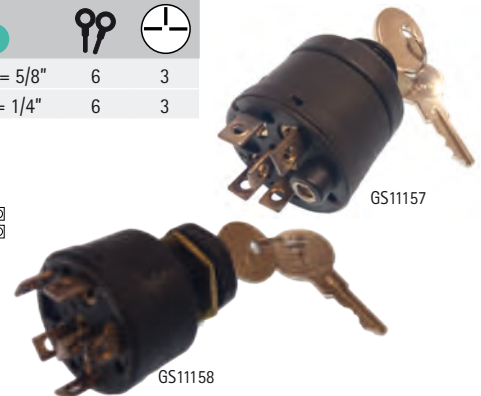

Fabricada en plástico. 3 posiciones con retroceso, Off-Contacto-Arranque (Starter).

Made in plastic. 3 positions with return, Off-Ignition-Start (Choke).

REF		
GS11158	15 mm = 5/8"	6
GS11157	6 mm = 1/4"	6