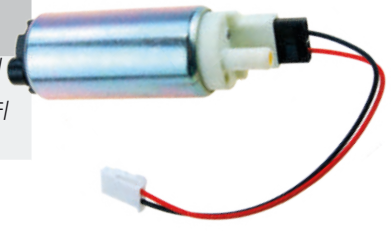

REF	OEM		2T STROKES	4T STROKES	
REC63P-13907-03	63P-13907-03 63P-13907-02 63P-13907-01 63P-13907-00	REC63P-14984-00		✓	
F150 A/AET/AETL/AETX/AET1/AET2/BET/ BETX/DET/DET/DETX F150 TRC/TXRC/TLRC/TR/TLRD/TLR/TLRF/ TRG/TXR/TRF (2004+)