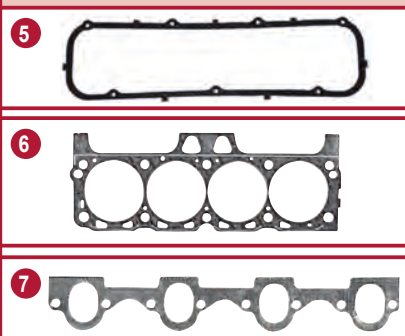

RETENES CIGÜEÑAL

CRANKSHAFT SEAL

REF	OEM	
REC26-14240	26-14240	4.3, 5.0, 5.7L Standard Rot.

REF	OEM
REC3853341	36-97335
REC26-8219471	26-8219471
REC26-8219471	26-8219471

REF	OEM	
REC26-14756	26-14756	7.4, 8.2L (1991+)

REF	OEM
REC26-14240	26-14240
REC26-811554	26-811554
REC26-90925	26-90925

GUÍA
RETENES CIGÜEÑAL

CRANKSHAFT SEAL
GUIDE

MOD.	SERIE SERIAL	TRASERO REAR	DELANTERO FRONT
120/2.5L	1666601		REC3853341
120/2.5L	2786857		REC3853341
140/3.0L & LX	2508261		REC3853341
140/3.0L & LX	6229718		REC3853341
150, 160, 165, 200 (I/L-6)	1666495		REC3853341
150, 160, 165, 200 (I/L-6)	2770032		REC3853341
175, 185, 205, 262 4.3L (V-6)	6330183		REC3853341
200, 228, 225, 230, 250, 255, 260, 270, 280, 300, 320 5.0L/5.7L/898 (V-8)	2453769		REC3853341
5.0L, 5.7L, 4.3L, 3.0L (Rot. STD 1 p.)		REC26-14240	REC3853341

MOD.	SERIE SERIAL	TRASERO REAR	DELANTERO FRONT
340 (7.4L)	4623115		REC26-8219471
370 TRS	5889914		REC26-8219471
400 TRS	4179554		REC26-8219471
420	A398941+		REC26-8219471
440 TRS	4179554		REC26-8219471
454 MAGNUM	A631894+		REC26-8219471
460 TRS	4179554		REC26-8219471
7.4, 8.2L, 454, 502 (Rot. STD 1 p.) 7.4 BRAVO	B771113+	REC26-811554	REC26-8219471

JUNTAS MOTOR

ENGINE GASKETS

470, 485, 488, 165, 170, 180 & 190 HP
4 CYL EN LÍNEA | IN LINE

	REF	OEM	MOD.		UN.
1	REC26-90925	26-90925		RETÉN TRASERO	ONCE PIECE REAR MAIN SEAL 1
2	REC26-75624	26-75624		RETÉN VÁLVULA	VALVE STEM SEAL 8
3	REC3853847	56153		LIFTER	TAPPET 8
4	REC39-75423	39-75423		AROS PISTON 030	PISTON RINGS 030 4
5	REC27-73666	27-73666	224 CID (3.7 L)	JUNTA TAPA VÁLVULAS	VALVE COVER GASKET 1
6	REC27-13709	27-13709	224 CID (3.7 L) CID Model 470	JUNTA CULATA	HEAD GASKET 1
7	REC27-68715	27-68715	460 CID	JUNTA COLECTOR ESCAPE	EXHAUST MANIFOLD GASKET 1