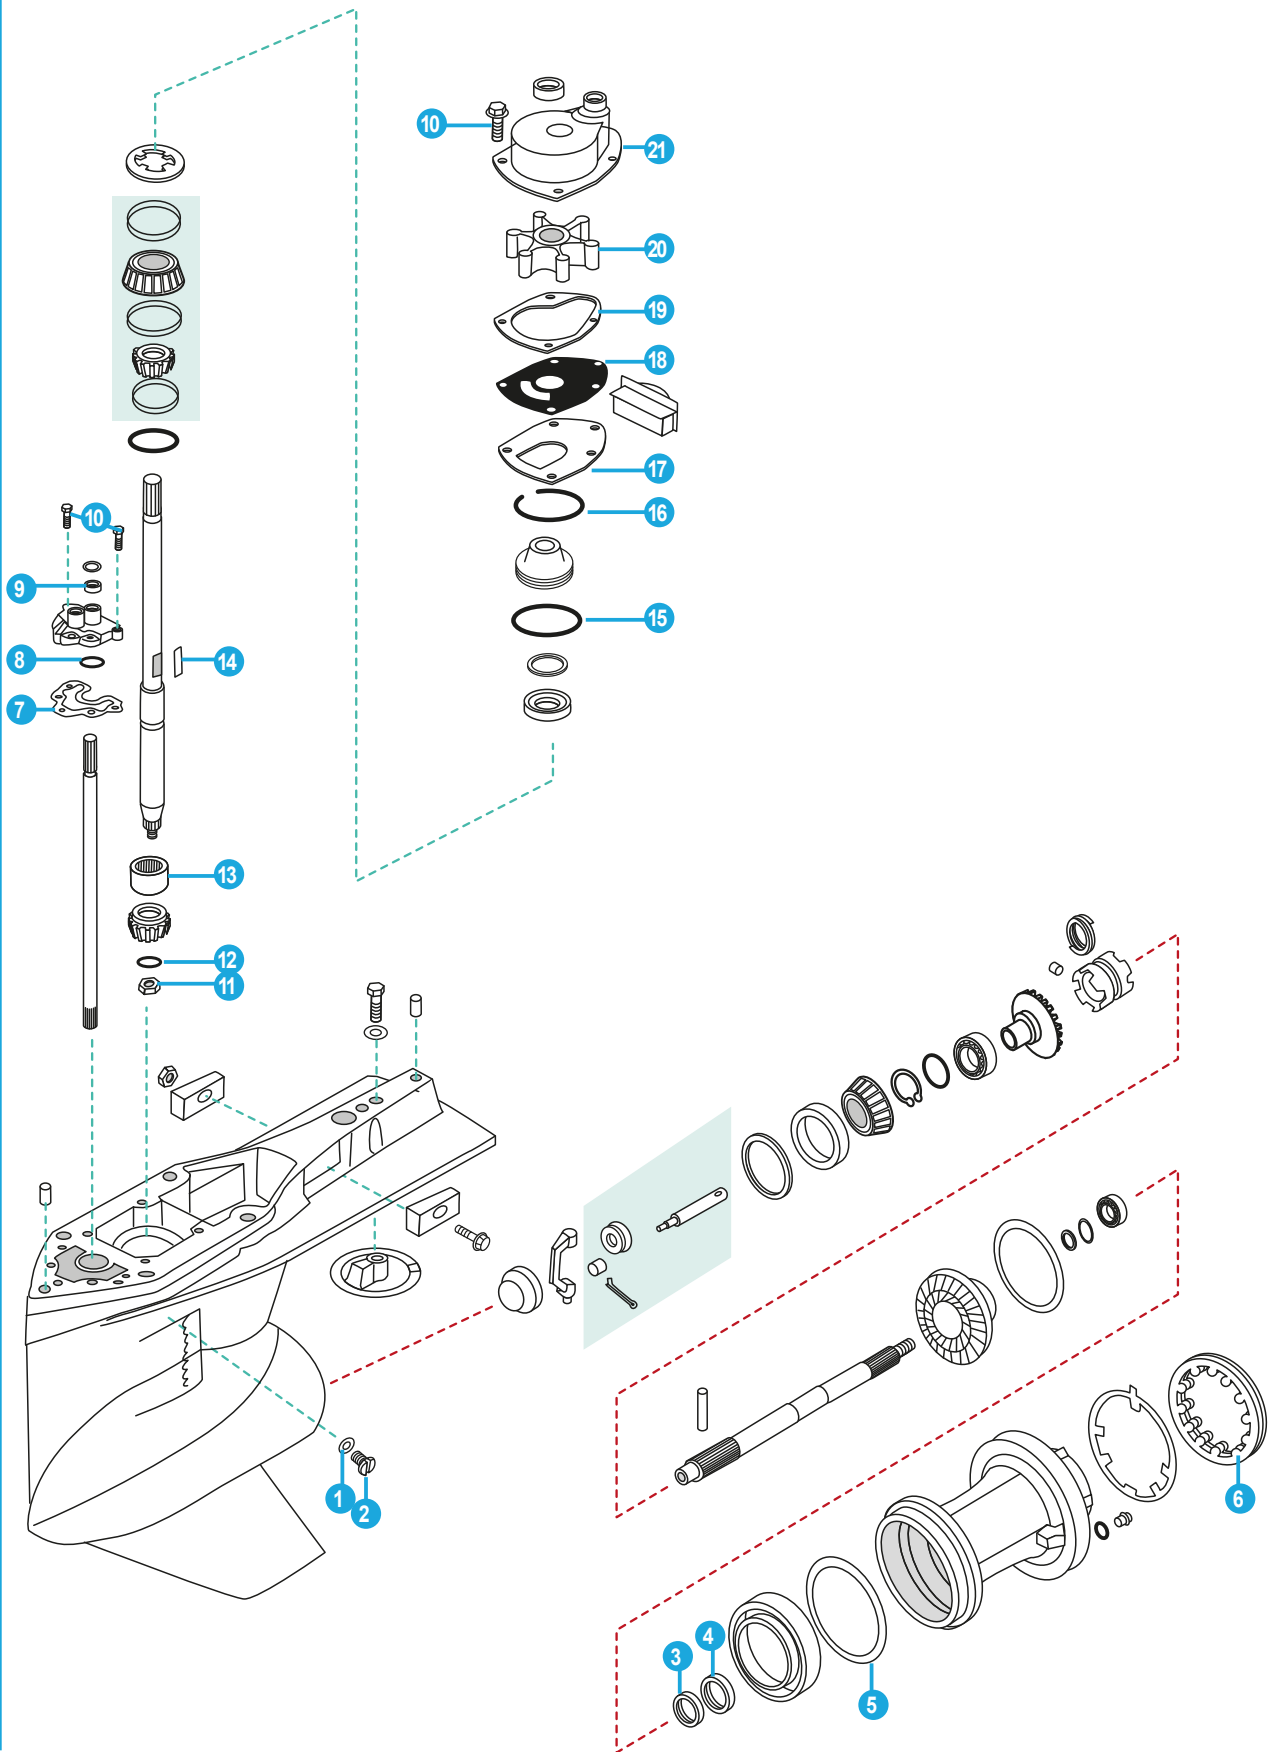

REF	OEM		
1	REC26-830749	26-830749	JUNTA	GASKET
2	REC10-79953Q04	10-79953Q04	TORNILLO	BOLT
3	REC26-888483	26-888906	RETÉN ACEITE	OIL SEAL
4	REC26-888483	26-888483	RETÉN ACEITE	OIL SEAL
5	REC25-31534	26-896524	ARO TÓRICO	O-RING
6	REC8M2011027	79448	TUERCA CIERRE COLA	COVER NUT
7	REC27-880729	27-880729	JUNTA	GASKET
8	REC25-36318	25-896322	ARO TÓRICO	O-RING
9	REC26-8164641	26-816464-1	RETÉN ACEITE	OIL SEAL
10	REC10-816928	10-816928	TORNILLO M6X16	SCREW M6X16
11	REC11-35921	11-35921	TUERCA	NUT
12	REC387817	31-42647A1	COJINETE	BEARING
13	REC28-8M0032833	28-43037	CHAVETA	KEY
14	REC25-896523	25-896523	ARO TÓRICO	O-RING
15	REC53-880719	53-880719	ARO RETENEDOR	RETAINING RING
16	REC27-430331	27-43033-1	JUNTA	GASKET
17	REC8172761	817276-1	TAPA BOMBA	WEAR PLATE
18	REC27-8172771	27-817277-1	JUNTA	GASKET
19	REC47-43026Q02	47-43026T2	IMPULSOR	IMPELLER
20	REC817275A1	817275A1	CUERPO BOMBA	PUMP HOUSING
21	REC26-816575A2	26-816575A2	RETÉN	OIL SEAL