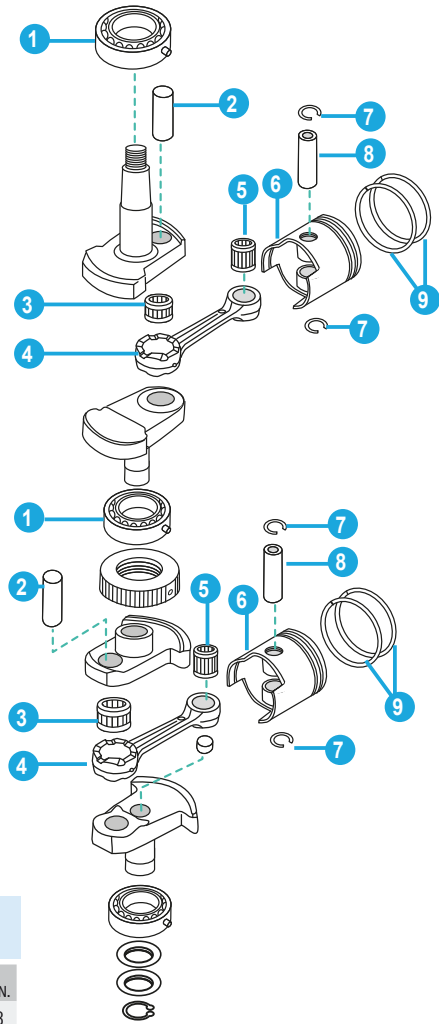

2T
STROKES

2T 9.9, 15, 18 HP (2 CYL) INTER.
STROKES

	REF	OEM			UN.
1	REC30-160494	30-160494	RODAMIENTO	BEARING	3
2	REC803673	803673	PIN	PIN	2
5	REC31-16052	31-16052	COJINETE DE BIELA	BEARING, CONNECTING ROD	1
4	REC629-803674	629-803674	BIELA	CONNECTING ROD	2
6	REC779-803677	779-803677	PISTON STD 18 HP	PISTON STD 18 HP	2
6	REC779-803677T02	779-803677T02	PISTON STD 9.9, 15 HP	PISTON STD 9.9, 15 HP	2
6	REC41-803680002	41-803680002	PIN, PISTÓN 18 HP	PIN, PISTON 18 HP	2
6	REC41-825713002	41-825713002	PIN, PISTÓN 9.9, 15 HP	PIN, PISTON 9.9, 15 HP	2
7	REC53-16057	53-16057	CIRCLIP	CIRCLIP	4
9	REC39-803678A1	8M0080357	KIT SEGMENTOS 18 HP	PISTON RING SET 18 HP	2
9	REC8M0080357	8M0080357	KIT SEGMENTOS 9.9, 15 HP	PISTON RING SET 9.9, 15 HP	2

2T 25, 30 HP (2 CYL) INTER.
STROKES

	REF	OEM			UN.
1	REC30-16049T01	30-16049T01	RODAMIENTO	BEARING	1
2	REC8130461	8130461	PIN	PIN	2
3	REC31-8130482	31-8130482	COJINETE DE BIELA	BEARING, CONNECTING ROD	2
4	REC629-813047T01	629-813047T01	BIELA	CONNECTING ROD	2
5	REC345-00042-0	345-00042-0	COJINETE DE BIELA	BEARING, CONNECTING ROD	2
6	REC779-879194T01	779-879194T01	PISTÓN STD	PISTON STD	2
7	REC53-16057	53-16057	CIRCLIP	CIRCLIP	4
8	REC41-803680003	41-803680003	PIN, PISTÓN	PIN, PISTON	2
9	REC39-16054A5	39-16054A5	KIT SEGMENTOS	PISTON RING SET	4