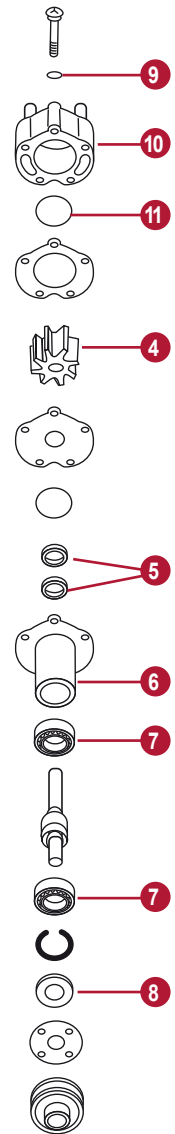

REF	OEM		UN.	
1	REC12-20084	12-20084	ARANDELA	WASHER	5
2	REC27-8052151	27-8052151	JUNTA	GASKET	1
3	REC27-94914	27-94914	JUNTA	GASKET	1
4	REC47-59362Q01	47-59362Q01	IMPULSOR	IMPELLER	1
5	REC26-90562	26-90562	RETÉN	OIL SEAL	2
6	REC46-94913A5	46-94913A5	CUERPO COJINETE	BEARING HOUSING	1
7	REC30-72961	30-72961	COJINETE	BEARING	2
8	REC26-72785	26-72785	RETÉN ACEITE	OIL SEAL	1
9	REC92995-08600	12-36001	ARANDELA	WASHER	5
10	REC46-807151A14	46-807151A14	CUERPO BOMBA	PUMP HOUSING	1
11	REC25-33465	25-33465	ARANDELA	O-RING	1