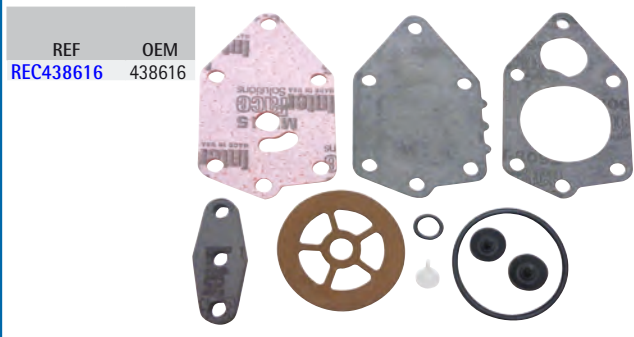

KITS BOMBA COMBUSTIBLE

KIT, FUEL PUMP