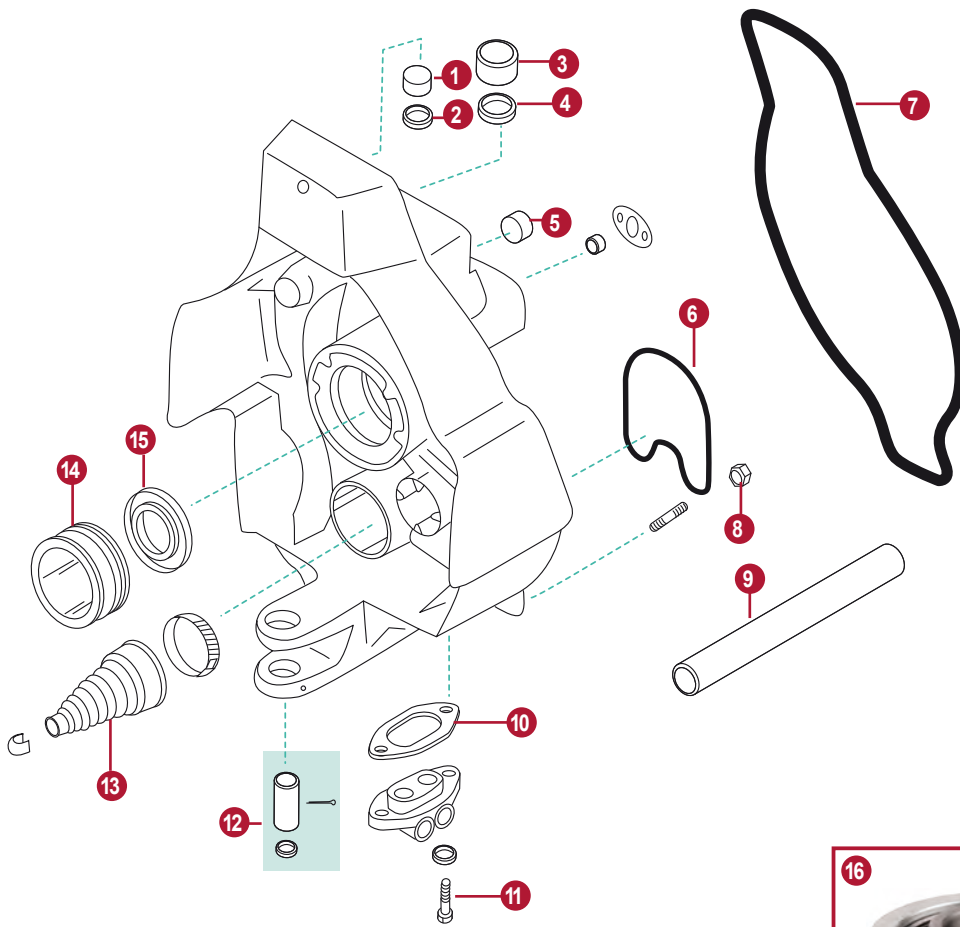

REF	OEM		
1	RM23-98356	23-98356	CASQUILLO SUPERIOR UPPER BUSHING
2	REC26-54925	26-54925	RETÉN (Alpha one) SEAL (Alpha one)
3	RM23-983571	23-983571	CASQUILLO INFERIOR LOWER BUSHING
4	REC26-55682	26-55682	RETÉN (Alpha one) SEAL (Alpha one)
	REC26-8M2005029	26-416071	RETÉN (Alpha one Gen II) SEAL (Alpha one Gen II)
5	REC22-73379	22-73379	TAPÓN (.250-18) CAP (.250-18)
6	REC41802	41802	RETÉN SEAL
	REC43713	43713	JUNTA TRANSOM (Gen II, Bravo) BLACKHAWK TRANSOM SEAL (Gen II, Bravo)
7	REC65533A1	65533A1	JUNTA TRANSOM (MC1/R/Alpha one) TRANSOM SEAL (MC1/R/Alpha one)
8	REC11-34933	11-34933	TUERCA NUT
	REC32-4172533	32-4172533	TUBO AGUA Ø 3/4" Ø 3/4" WATER HOSE
	REC32-32461	32-32461	TUBO AGUA Ø 5/8" Ø 5/8" WATER HOSE
10	REC27-988231	27-988231	JUNTA GASKET
11	REC10-28668	10-28636	TORNILLO SCREW
12	REC17-8M0073409	8M0073409	KIT PIN KIT PIN
13	REC74639Q02	74639Q02	FUELLE CABLE CAMBIO SHIFT BELLOW
14	REC30-879194A01	30-879194A01	COJINETE TRANSOM (Alpha one Gen I, II) GIMBAL BEARING FOR TRANSOM (Alpha one Gen I, II)
15	REC26-88416	26-88416	RETÉN SEAL
16	REC30-879194A01	30-879194A01	COJINETE TRANSOM (Alpha one Gen I, II) GIMBAL BEARING FOR TRANSOM (Alpha one Gen I, II)
17	REC55989Q9		KIT ÁNODO AL ANODE AL KIT
18	REC27-995061	27-995061	JUNTA GASKET