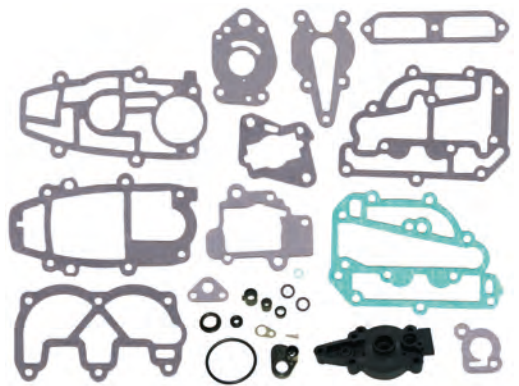

KITS
JUNTAS DE CULATA

REF	OEM	
REC27-42364A92	27-42364A92	6 / 8 / 9.9 HP XR10 10 VIKING / SEAPRO 15, 15 SEAPRO / VIKING 10 MAGNUM