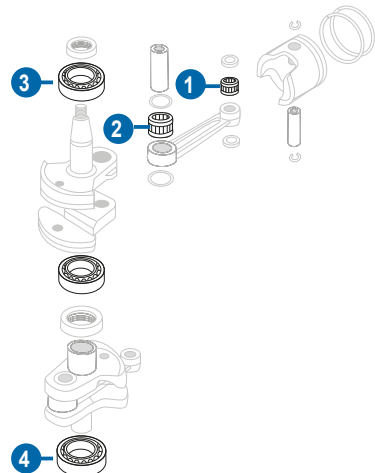

1 COJINETES PIE DE BIELA

CONNECTING ROD BEARING, SMALL END

REF	OEM	
REC395627	395627	20 - 35 HP (1981-95) 45 - 60 (2 Cyl) (1977-95) V4 Crossflow (3 Cyl) (-1973) V6 Crossflow (-1976) V4, V6 60°