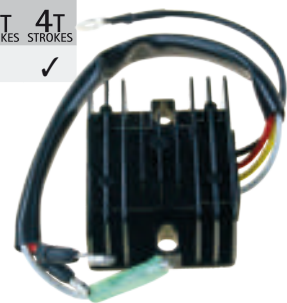

REF	OEM		2T STROKES	4T STROKES
REC32800-95D01	5030356	5 - 15 HP (1998+)	✓	✓

REF	OEM		2T STROKES	4T STROKES
REC32800-89J00	5032030	E25, E30 (2000-01)		✓

REF	OEM		2T STROKES	4T STROKES
REC32800-94J11	5036261	10,15 HP	✓	