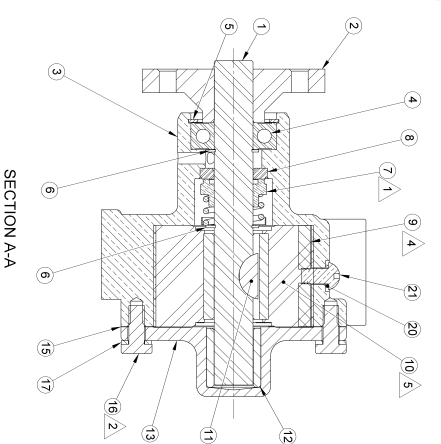

ITEM NO.	PART NUMBER	DESCRIPTION	QTY.
2	97176	SHAFT	1
3	11245	BODY IMPREGNATED	1
4	04257	BALL BEARING	1
5	04259	INT. RETAINING RING	1
6	04258	EXT. RETAINING RING	1
7	10926	WAL. SEAL	2
8	10926	WAL. SEAL	2
9	10944	SEAL SEAT	1
10	10815	CAM	1
11	04432	IMPELLER	1
12	06933	WOODRUFF KEY	1
13	10183	BUSHING - GRAPHITE	1
14	01311	DOVETAIL PIN	2
15	10931	GASKER - FIBRE	1
16	17485	CAP SCREW 1/4-20	4
17	02710	LOCKWASHER	4
18	02710	LOCKWASHER	4
19	18390	PLUG - PLASTIC	2
20	19996	CAM WASHER	2
21	19995	SCREW 1/4-20 ROUND HD	1

1. NOTES:
1. USE PAC-FEASE OR EQUIV. WHEN ASSEMBLING WATER SEAL TO SHAFT.
  2. TORQUE CAP SCREWS TO 5 - 8 FT/LBS.
  3. PRESSURE TEST PUMP TO 20 PSI.
  4. APPLY BEAD OF PERMATEX AROUND THREADED HOLE IN CAM PRIOR TO ASSEMBLY.
  5. USE COOLANT TO AID IN INSTALLATION OF RUBBER IMPELLER.

REV.	CHG.	DATE	DESCRIPTION
1	1	11/12/2003	REVISIONS
2	1	11/12/2003	REVISIONS
3	1	11/12/2003	REVISIONS
4	1	11/12/2003	REVISIONS
5	1	11/12/2003	REVISIONS
6	1	11/12/2003	REVISIONS
7	1	11/12/2003	REVISIONS
8	1	11/12/2003	REVISIONS
9	1	11/12/2003	REVISIONS
10	1	11/12/2003	REVISIONS
11	1	11/12/2003	REVISIONS
12	1	11/12/2003	REVISIONS
13	1	11/12/2003	REVISIONS
14	1	11/12/2003	REVISIONS
15	1	11/12/2003	REVISIONS
16	1	11/12/2003	REVISIONS
17	1	11/12/2003	REVISIONS
18	1	11/12/2003	REVISIONS
19	1	11/12/2003	REVISIONS
20	1	11/12/2003	REVISIONS
21	1	11/12/2003	REVISIONS

REV.	CHG.	DATE	DESCRIPTION
1	1	11/12/2003	REVISIONS
2