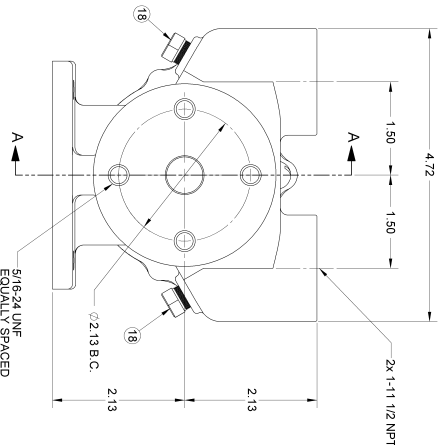

ITEM NO.	PART NUMBER	DESCRIPTION	QTY.
2	97176	SHAFT	1
3	11245	BODY IMPREGNATED	1
4	04257	BALL BEARING	1
5	04259	INT. RETAINING RING	1
6	04258	EXT. RETAINING RING	1
7	10926	WAL. SEAL	2
8	10926	WAL. SEAL	2
9	10944	SEAL SEAT	1
10	10815	CAM	1
11	04432	IMPELLER	1
12	06933	WOODRUFF KEY	1
13	10183	BUSHING - GRAPHITE	1
14	01311	DOVETAIL PIN	2
15	10931	GASKER - FIBRE	1
16	17485	CAP SCREW 1/4-20	4
17	02710	LOCKWASHER	4
18	02710	LOCKWASHER	4
19	18390	PLUG - PLASTIC	2
20	19996	CAM WASHER	2
21	19995	SCREW 1/4-20 ROUND HD	1

1. NOTES:
1. USE PAC-FEASE OR EQUIV. WHEN ASSEMBLING WATER SEAL TO SHAFT.
  2. TORQUE CAP SCREWS TO 5 - 8 FT/LBS.
  3. PRESSURE TEST PUMP TO 20 PSI.
  4. APPLY BEAD OF PERMATEX AROUND THREADED HOLE IN CAM PRIOR TO ASSEMBLY.
  5. USE COOLANT TO AID IN INSTALLATION OF RUBBER IMPELLER.

REV.	CHG.	DATE	DESCRIPTION
1	1	11/12/2003	REVISIONS
2	1	11/12/2003	REVISIONS
3	1	11/12/2003	REVISIONS
4	1	11/12/2003	REVISIONS
5	1	11/12/2003	REVISIONS
6	1	11/12/2003	REVISIONS
7	1	11/12/2003	REVISIONS
8	1	11/12/2003	REVISIONS
9	1	11/12/2003	REVISIONS
10	1	11/12/2003	REVISIONS
11	1	11/12/2003	REVISIONS
12	1	11/12/2003	REVISIONS
13	1	11/12/2003	REVISIONS
14	1	11/12/2003	REVISIONS
15	1	11/12/2003	REVISIONS
16	1	11/12/2003	REVISIONS
17	1	11/12/2003	REVISIONS
18	1	11/12/2003	REVISIONS
19	1	11/12/2003	REVISIONS
20	1	11/12/2003	REVISIONS
21	1	11/12/2003	REVISIONS

REV.	CHG.	DATE	DESCRIPTION
1	1	11/12/2003	REVISIONS
2