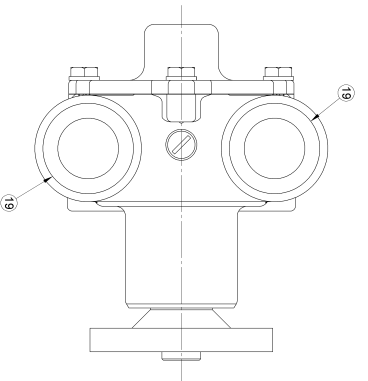

ITEM NO.	PART NUMBER	DESCRIPTION	QTY.
2	97176	SHAFT	1
3	11245	BODY IMPREGNATED	1
4	04257	BALL BEARING	1
5	04259	INT. RETAINING RING	1
6	04258	EXT. RETAINING RING	1
7	10926	WAL. SEAL	2
8	10926	WAL. SEAL	2
9	10944	SEAL SEAT	1
10	10815	CAM	1
11	04432	IMPELLER	1
12	06933	WOODRUFF KEY	1
13	10183	BUSHING - GRAPHITE	1
14	01311	DOVETAIL PIN	2
15	10931	GASKER - FIBRE	1
16	17485	CAP SCREW 1/4-20	4
17	02710	LOCKWASHER	4
18	02710	LOCKWASHER	4
19	18390	PLUG - PLASTIC	2
20	19996	CAM WASHER	2
21	19995	SCREW 1/4-20 ROUND HD	1

1. NOTES:
1. USE PAC-FEASE OR EQUIV. WHEN ASSEMBLING WATER SEAL TO SHAFT.
  2. TORQUE CAP SCREWS TO 5 - 8 FT/LBS.
  3. PRESSURE TEST PUMP TO 20 PSI.
  4. APPLY BEAD OF PERMATEX AROUND THREADED HOLE IN CAM PRIOR TO ASSEMBLY.
  5. USE COOLANT TO AID IN INSTALLATION OF RUBBER IMPELLER.

REV.	CHG.	DATE	DESCRIPTION
1	1	11/12/2003	REVISIONS
2	1	11/12/2003	REVISIONS
3	1	11/12/2003	REVISIONS
4	1	11/12/2003	REVISIONS
5	1	11/12/2003	REVISIONS
6	1	11/12/2003	REVISIONS
7	1	11/12/2003	REVISIONS
8	1	11/12/2003	REVISIONS
9	1	11/12/2003	REVISIONS
10	1	11/12/2003	REVISIONS
11	1	11/12/2003	REVISIONS
12	1	11/12/2003	REVISIONS
13	1	11/12/2003	REVISIONS
14	1	11/12/2003	REVISIONS
15	1	11/12/2003	REVISIONS
16	1	11/12/2003	REVISIONS
17	1	11/12/2003	REVISIONS
18	1	11/12/2003	REVISIONS
19	1	11/12/2003	REVISIONS
20	1	11/12/2003	REVISIONS
21	1	11/12/2003	REVISIONS

REV.	CHG.	DATE	DESCRIPTION
1	1	11/12/2003	REVISIONS
2