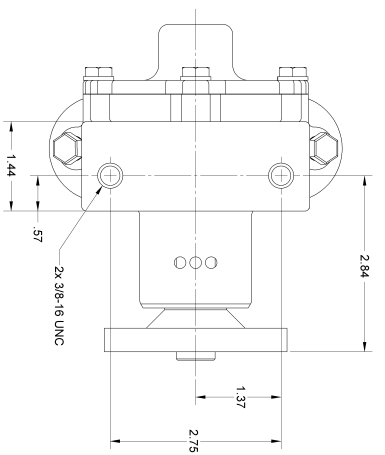

ITEM NO.	PART NUMBER	DESCRIPTION	QTY.
2	97176	SHAFT	1
3	11245	BODY IMPREGNATED	1
4	04257	BALL BEARING	1
5	04259	INT. RETAINING RING	1
6	04258	EXT. RETAINING RING	1
7	10926	WAL. SEAL	2
8	10926	WAL. SEAL	2
9	10944	SEAL SEAT	1
10	10815	CAM	1
11	04432	IMPELLER	1
12	06933	WOODRUFF KEY	1
13	10183	BUSHING - GRAPHITE	1
14	01311	DOVETAIL PIN	2
15	10931	GASKER - FIBRE	1
16	17485	CAP SCREW 1/4-20	4
17	02710	LOCKWASHER	4
18	02710	LOCKWASHER	4
19	18390	PLUG - PLASTIC	2
20	19996	CAM WASHER	2
21	19995	SCREW 1/4-20 ROUND HD	1

1. NOTES:
1. USE PAC-FEASE OR EQUIV. WHEN ASSEMBLING WATER SEAL TO SHAFT.
  2. TORQUE CAP SCREWS TO 5 - 8 FT/LBS.
  3. PRESSURE TEST PUMP TO 20 PSI.
  4. APPLY BEAD OF PERMATEX AROUND THREADED HOLE IN CAM PRIOR TO ASSEMBLY.
  5. USE COOLANT TO AID IN INSTALLATION OF RUBBER IMPELLER.

REV.	CHG.	DATE	DESCRIPTION
1	1	11/12/2003	REVISIONS
2	1	11/12/2003	REVISIONS
3	1	11/12/2003	REVISIONS
4	1	11/12/2003	REVISIONS
5	1	11/12/2003	REVISIONS
6	1	11/12/2003	REVISIONS
7	1	11/12/2003	REVISIONS
8	1	11/12/2003	REVISIONS
9	1	11/12/2003	REVISIONS
10	1	11/12/2003	REVISIONS
11	1	11/12/2003	REVISIONS
12	1	11/12/2003	REVISIONS
13	1	11/12/2003	REVISIONS
14	1	11/12/2003	REVISIONS
15	1	11/12/2003	REVISIONS
16	1	11/12/2003	REVISIONS
17	1	11/12/2003	REVISIONS
18	1	11/12/2003	REVISIONS
19	1	11/12/2003	REVISIONS
20	1	11/12/2003	REVISIONS
21	1	11/12/2003	REVISIONS

REV.	CHG.	DATE	DESCRIPTION
1	1	11/12/2003	REVISIONS
2