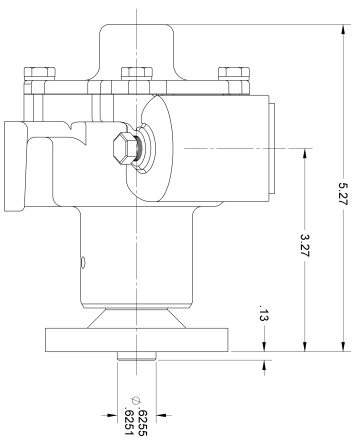

ITEM NO.	PART NUMBER	DESCRIPTION	QTY.
2	97176	SHAFT	1
3	11245	BODY IMPREGNATED	1
4	04257	BALL BEARING	1
5	04259	INT. RETAINING RING	1
6	04258	EXT. RETAINING RING	1
7	10926	WAL. SEAL	2
8	10926	WAL. SEAL	2
9	10944	SEAL SEAT	1
10	10815	CAM	1
11	04432	IMPELLER	1
12	06933	WOODRUFF KEY	1
13	10183	BUSHING - GRAPHITE	1
14	01311	DOVETAIL PIN	2
15	10931	GASKER - FIBRE	1
16	17485	CAP SCREW 1/4-20	4
17	02710	LOCKWASHER	4
18	02710	LOCKWASHER	4
19	18390	PLUG - PLASTIC	2
20	19996	CAM WASHER	2
21	19995	SCREW 1/4-20 ROUND HD	1

1. NOTES:
1. USE PAC-FEASE OR EQUIV. WHEN ASSEMBLING WATER SEAL TO SHAFT.
  2. TORQUE CAP SCREWS TO 5 - 8 FT/LBS.
  3. PRESSURE TEST PUMP TO 20 PSI.
  4. APPLY BEAD OF PERMATEX AROUND THREADED HOLE IN CAM PRIOR TO ASSEMBLY.
  5. USE COOLANT TO AID IN INSTALLATION OF RUBBER IMPELLER.

REV.	CHG.	DATE	DESCRIPTION
1	1	11/12/2003	REVISIONS
2	1	11/12/2003	REVISIONS
3	1	11/12/2003	REVISIONS
4	1	11/12/2003	REVISIONS
5	1	11/12/2003	REVISIONS
6	1	11/12/2003	REVISIONS
7	1	11/12/2003	REVISIONS
8	1	11/12/2003	REVISIONS
9	1	11/12/2003	REVISIONS
10	1	11/12/2003	REVISIONS
11	1	11/12/2003	REVISIONS
12	1	11/12/2003	REVISIONS
13	1	11/12/2003	REVISIONS
14	1	11/12/2003	REVISIONS
15	1	11/12/2003	REVISIONS
16	1	11/12/2003	REVISIONS
17	1	11/12/2003	REVISIONS
18	1	11/12/2003	REVISIONS
19	1	11/12/2003	REVISIONS
20	1	11/12/2003	REVISIONS
21	1	11/12/2003	REVISIONS

REV.	CHG.	DATE	DESCRIPTION
1	1	11/12/2003	REVISIONS
2