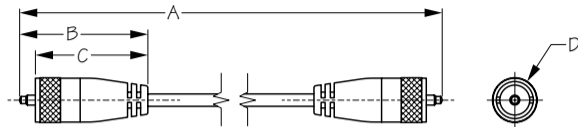

COAXIAL CABLE ASSEMBLY

Chrome Plated Brass

Bulk Part No.	Display Part No.	A	B	C	D	Weight	Std. Pack
n/a	329800-1	2'	2"	1-3/4"	11/16"	.18 lb	10 ea
n/a	329802-1	5'	2"	1-3/4"	11/16"	.30	10 ea
n/a	329804-1	10'	2"	1-3/4"	11/16"	.50	10 ea
n/a	329806-1	20'	2"	1-3/4"	11/16"	.90	10 ea
n/a	329808-1	50'	2"	1-3/4"	11/16"	2.10	10 ea
329852	n/a	50'	Cable Only			2.00	1 ea
329854	n/a	100'	Cable Only			4.00	1 ea

RG-58U Co-ax cable assembled for quick installation of hardware. Pre-assembled PL-259 on both ends. Bulk wire does not include end fittings.