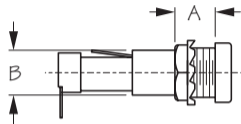

ROUND FUSE HOLDER WITH FLUSH CAP - SPADE TERMINAL

Stamped Brass / Molded Bakelite

Bulk Part No.	Display Part No.	A	B	Volt	Amps	Weight	Std. Pack
420504	420504-1	3/8"	1/2"	12 V	15 A	.01 lb	10 ea