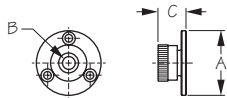

CHROME PLATED CABLE OUTLET

Machined Brass/Chrome Plated

Bulk Part No.	Display Part No.	A	B	C	Cable Type	Fast-ener	Weight	Std. Pack
426040	426040-1	1-1/4"	1/4"	5/8"	RG58	#5 FH	.07 lb	10 ea
426042	426042-1	1-1/4"	5/16"	5/8"	RG8X	#5 FH	.07	10 ea
426051	426051-1	1-1/2"	3/8"	11/16"	RG8U	#6 FH	.12	10 ea