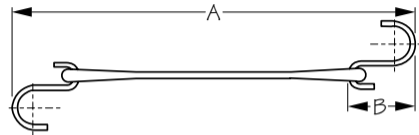

RUBBER TIE DOWN

Molded Natural Rubber/Zinc Plated Hooks

Bulk Part No.	Display Part No.	A	B	Weight	Std. Pack
635010	n/a	13-1/2"	2-1/4"	.11 lb	10 ea
635015	n/a	18-1/2"	2-1/4"	.18	10 ea
635021	n/a	25"	2-1/4"	.23	10 ea
635031	n/a	37"	2-1/4"	.29	10 ea